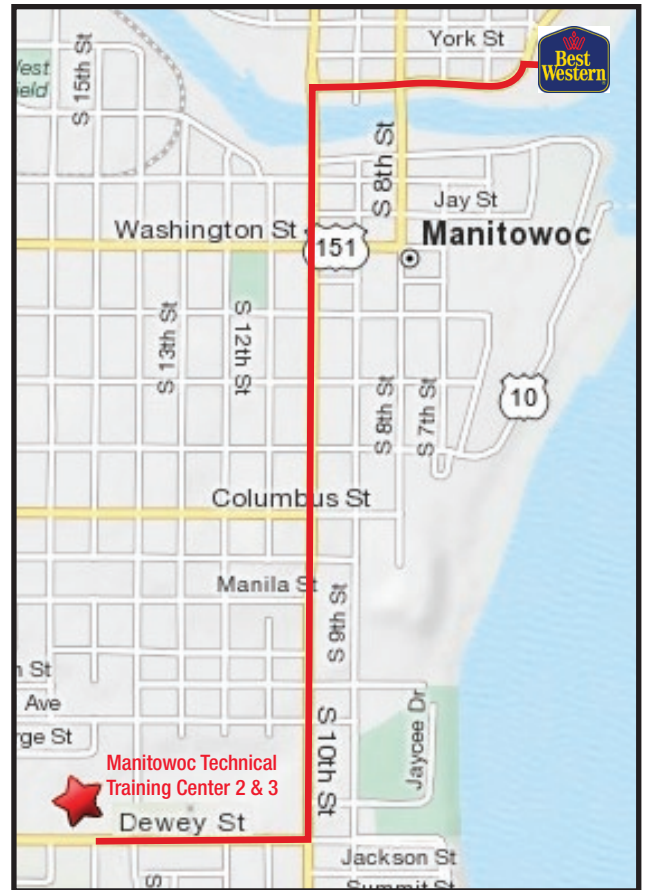

Driving directions from **Best Western** to **Manitowoc Technical Training Center 2 & 3**

Turn left out of the Best Western parking lot onto Maritime Drive, continue to N. 10th Street - .4 mi.

Turn left on N. 10th Street and continue - 1.3 mi.

Turn right on Dewey Street - .3 mi.

Manitowoc Crane Care Training Facility (1424 Dewey Street) is on right immediately after The Fitness Store

Driving directions from the **Holiday Inn** to **Manitowoc Technical Training Center 2 & 3**

Turn left out of the main Holiday Inn parking lot onto the frontage road and merge to right lane immediately - 100 ft.

Turn right onto US151 N/Calumet Avenue - .5 mi.

Turn right onto Dewey Street - 1.7 mi.

Manitowoc Crane Care Training Facility (1424 Dewey Street) is on left